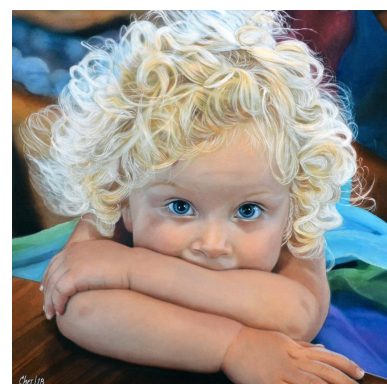

## **Blind Spot**

Monday, January 22, 2024 to Friday, February 2, 2024

---

Cher Pruys

Mischief

6 x 9 inch (h x w)

Acrylic on 300LB Hot Press

---

Cher Pruys

Entranced-16 x 15"-

16 x 15 inch (h x w)

Acrylic on 300LB Hot Press

---

Cher Pruys

Cowgirl

9 x 9 inch (h x w)

Acrylic on 300LB Hot Press

Cher Pruys

Innocence

10 x 10 inch (h x w)

Acrylic on 300LB Hot Press

Cher Pruys

Catching Snowflakes- 12 x 10"

12 x 10 inch (h x w)