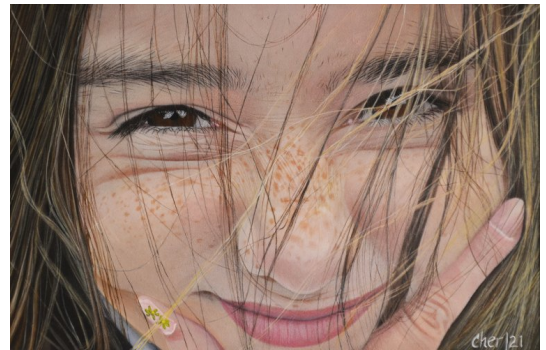

## **Blind Spot**

Monday, January 22, 2024 to Friday, February 2, 2024

---

Cher Pruys

Mischief

6 x 9 inch (h x w)

Acrylic on 300LB Hot Press

---

Cher Pruys

Entranced-16 x 15"-

16 x 15 inch (h x w)

Acrylic on 300LB Hot Press

---

Cher Pruys

Cowgirl

9 x 9 inch (h x w)